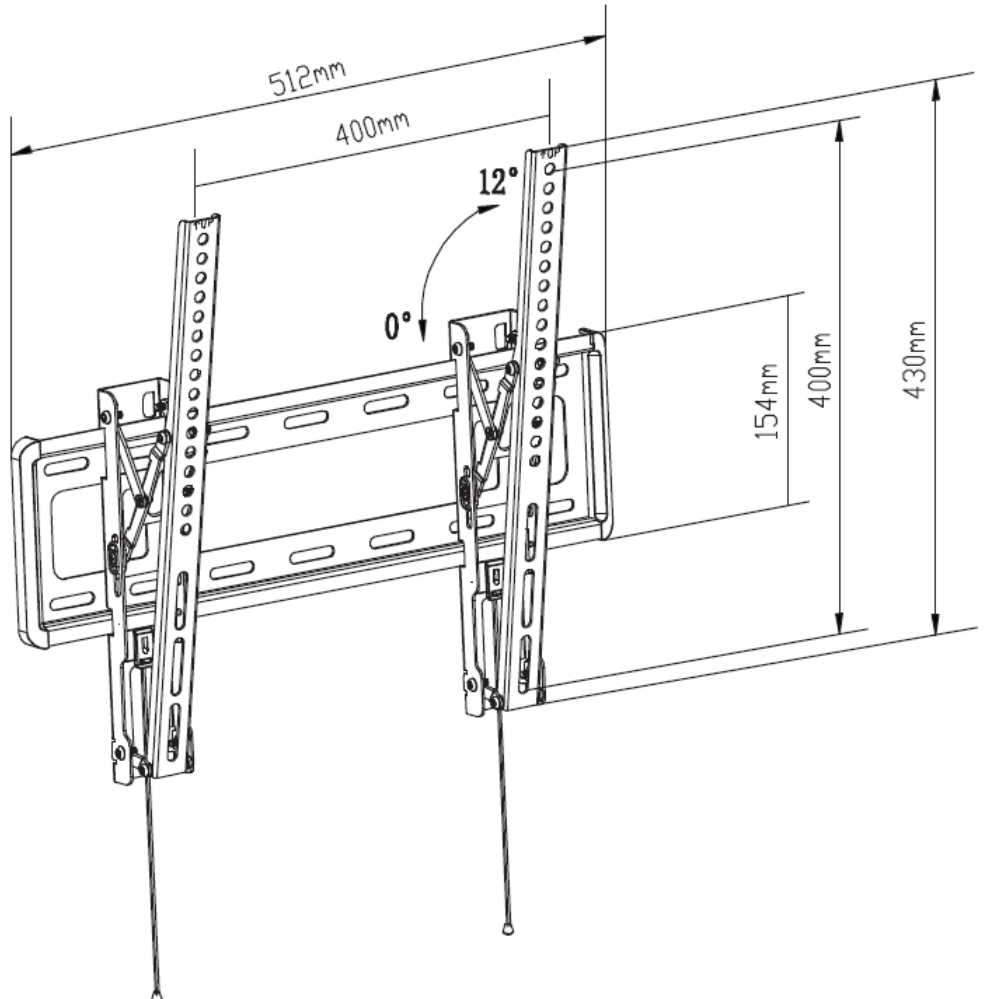

Spring Lock

www.magniproducts.com

sales@magniproducts.com