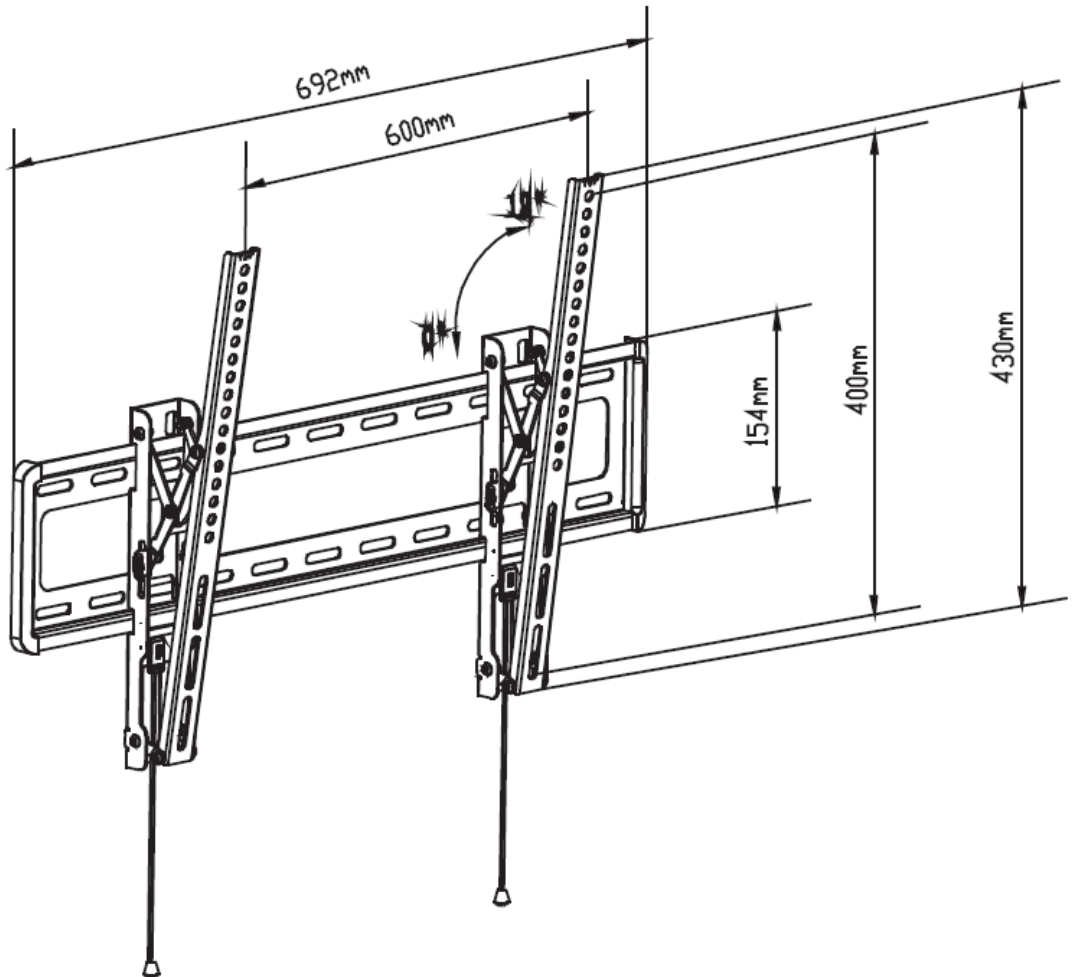

Magni

32-70" Tilt TV Wall Mount

"Strength with Innovation"

M32-70MT

www.magniproducts.com

sales@magniproducts.com

Magni

"Strength with Innovation"

32-70" Tilt TV Wall Mount

M32-70MT

32 to 70" TVs

Labeled Braces

15 Degree Tilt

Fits Curved TVs

Spring Lock

Up to
600 x 400

VESA Pattern

Up to 97 lbs.

Weight Limit

Hardware Included

www.magniproducts.com

sales@magniproducts.com