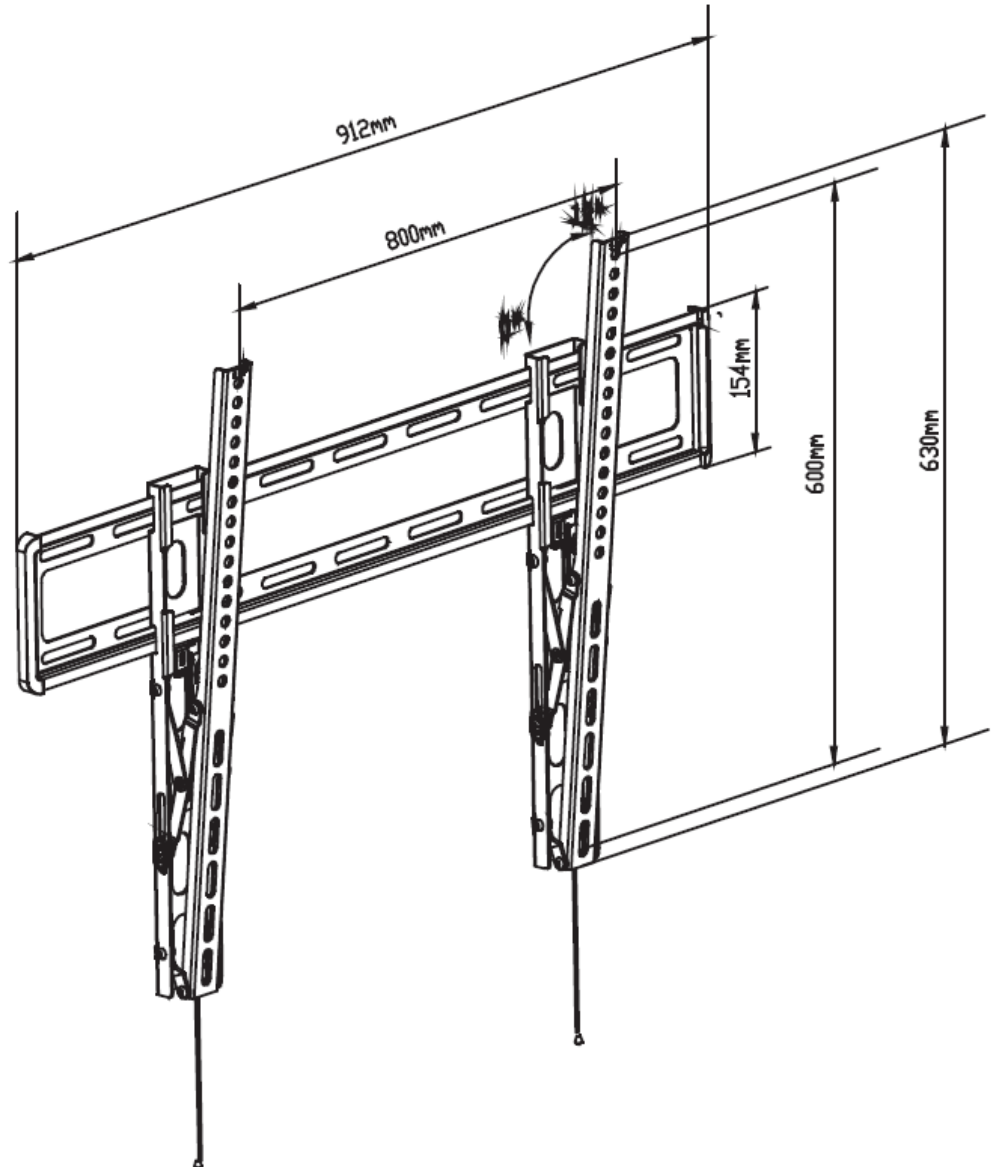

Magni

"Strength with Innovation"

46-90" Tilt TV Wall Mount

M46-90LT

www.magniproducts.com

sales@magniproducts.com

Magni

"Strength with Innovation"

46-90" Tilt TV Wall Mount

M46-90LT

46 to 90" TVs

Fits Curved TVs

Up to
800 x 600

VESA Pattern

Up to 132 lbs.

Weight Limit

Hardware Included

Labeled Braces

Spring Lock

15 Degree Tilt

www.magniproducts.com

sales@magniproducts.com