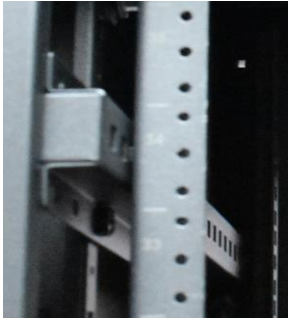

Wall Mount Swivel Cabinet

Self Tapping
Screw Mounting

Side Access
Mesh Panels

Glass Front
Door

Access Point Locks

Top Cooling Fan 110V

600mm x 550mm

Component
Width & Depth

The Magni Wall Mount Swivel Cabinet.
High End Solutions for all types of configurations.
From A/V Receivers and DVRs to Patch Panels and Surge Protectors,
these Cabinets provide the professional finish your customers demand.

Available Sizes:

- M6556WMS 6U, Wall Mount with Swivel & Lock
- M65512WMS 12U, Wall Mount with Swivel & Lock